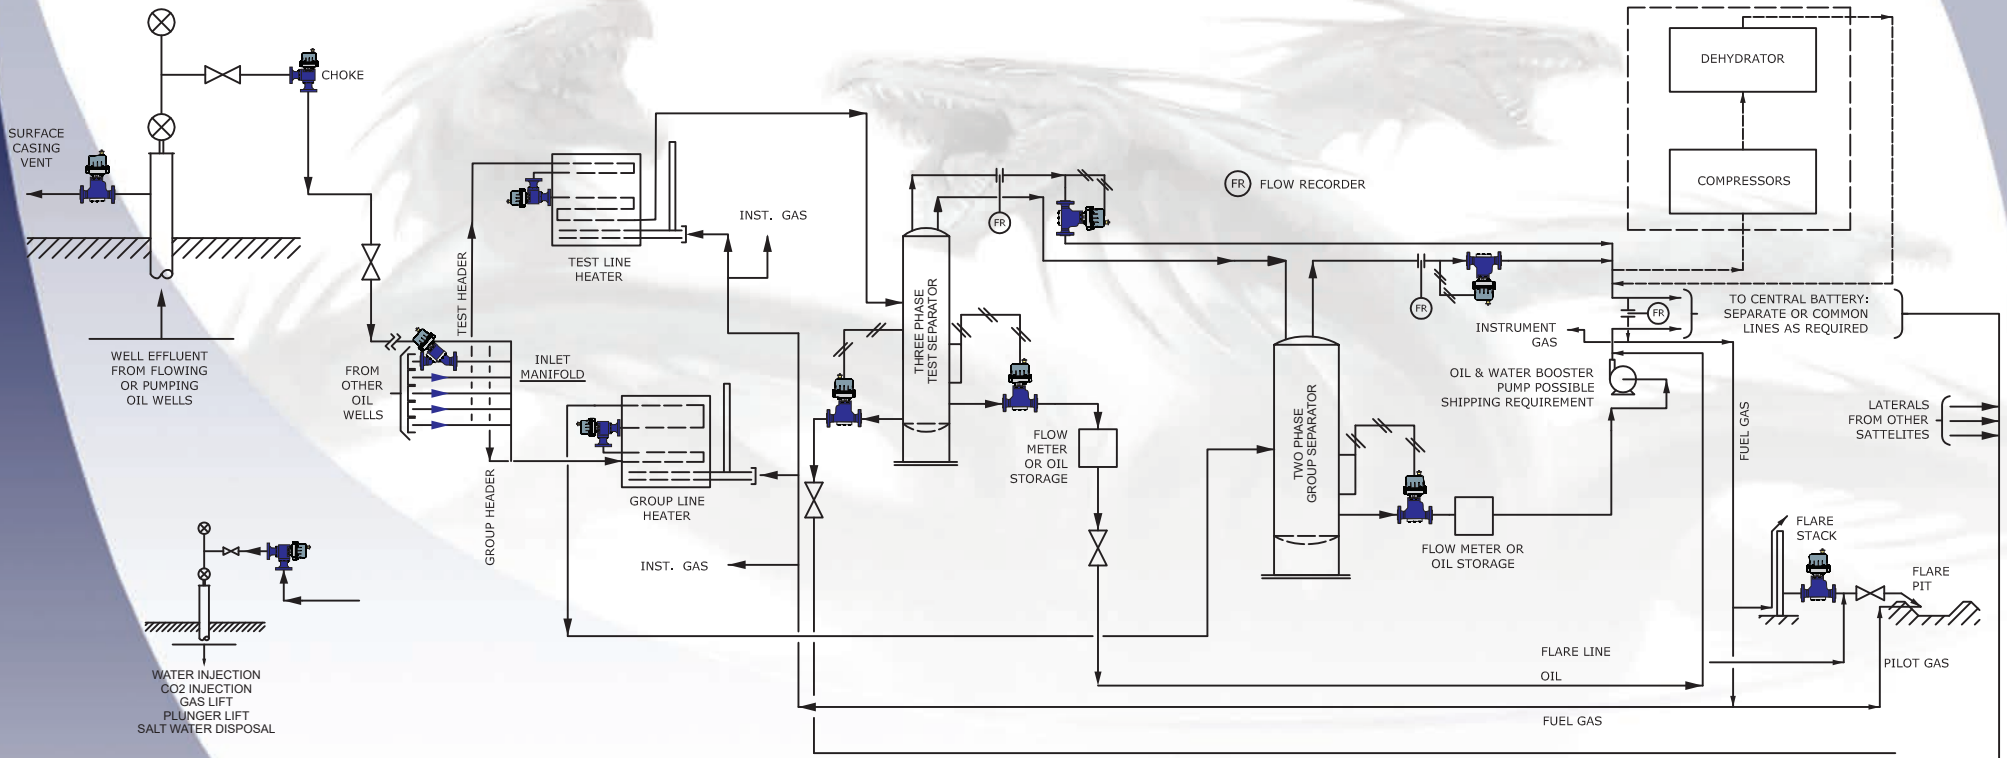

WELL SITE APPLICATIONS

HYDRA THROTTLING VALVES

HCA

CSX

HCY